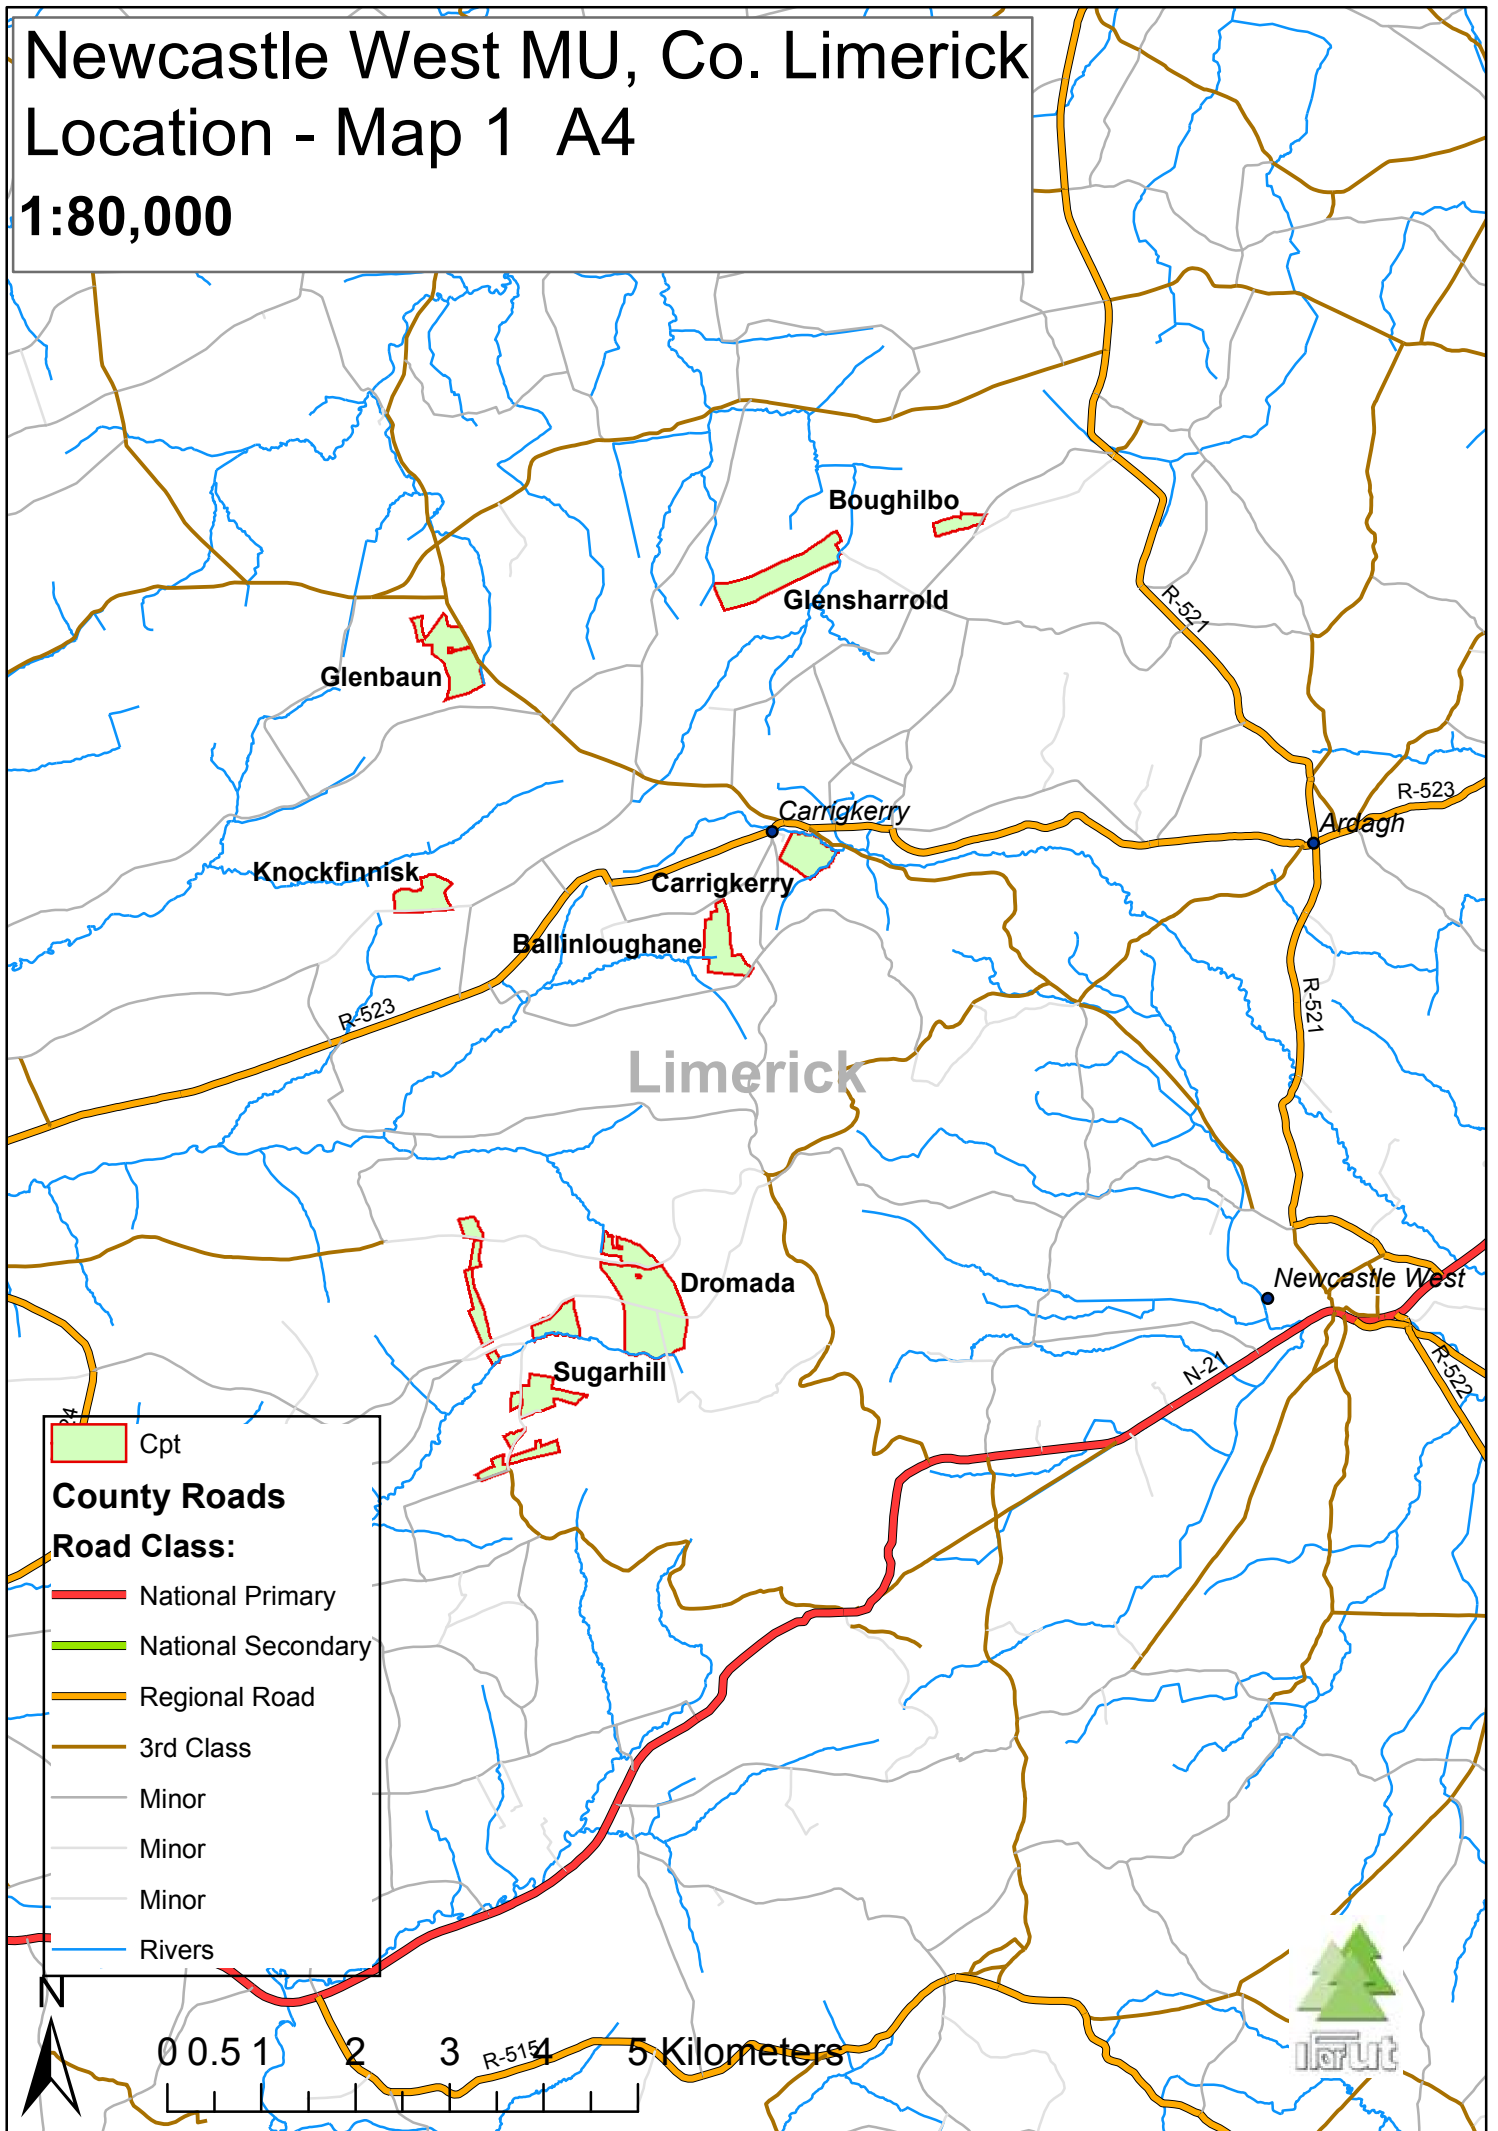

Newcastle West MU, Co. Limerick Location - Map 1 A4

1:80,000

 Cpt

County Roads

Road Class:

-  National Primary
-  National Secondary
-  Regional Road
-  3rd Class
-  Minor
-  Minor
-  Minor
-  Rivers

0 0.5 1 2 3 5 Kilometers